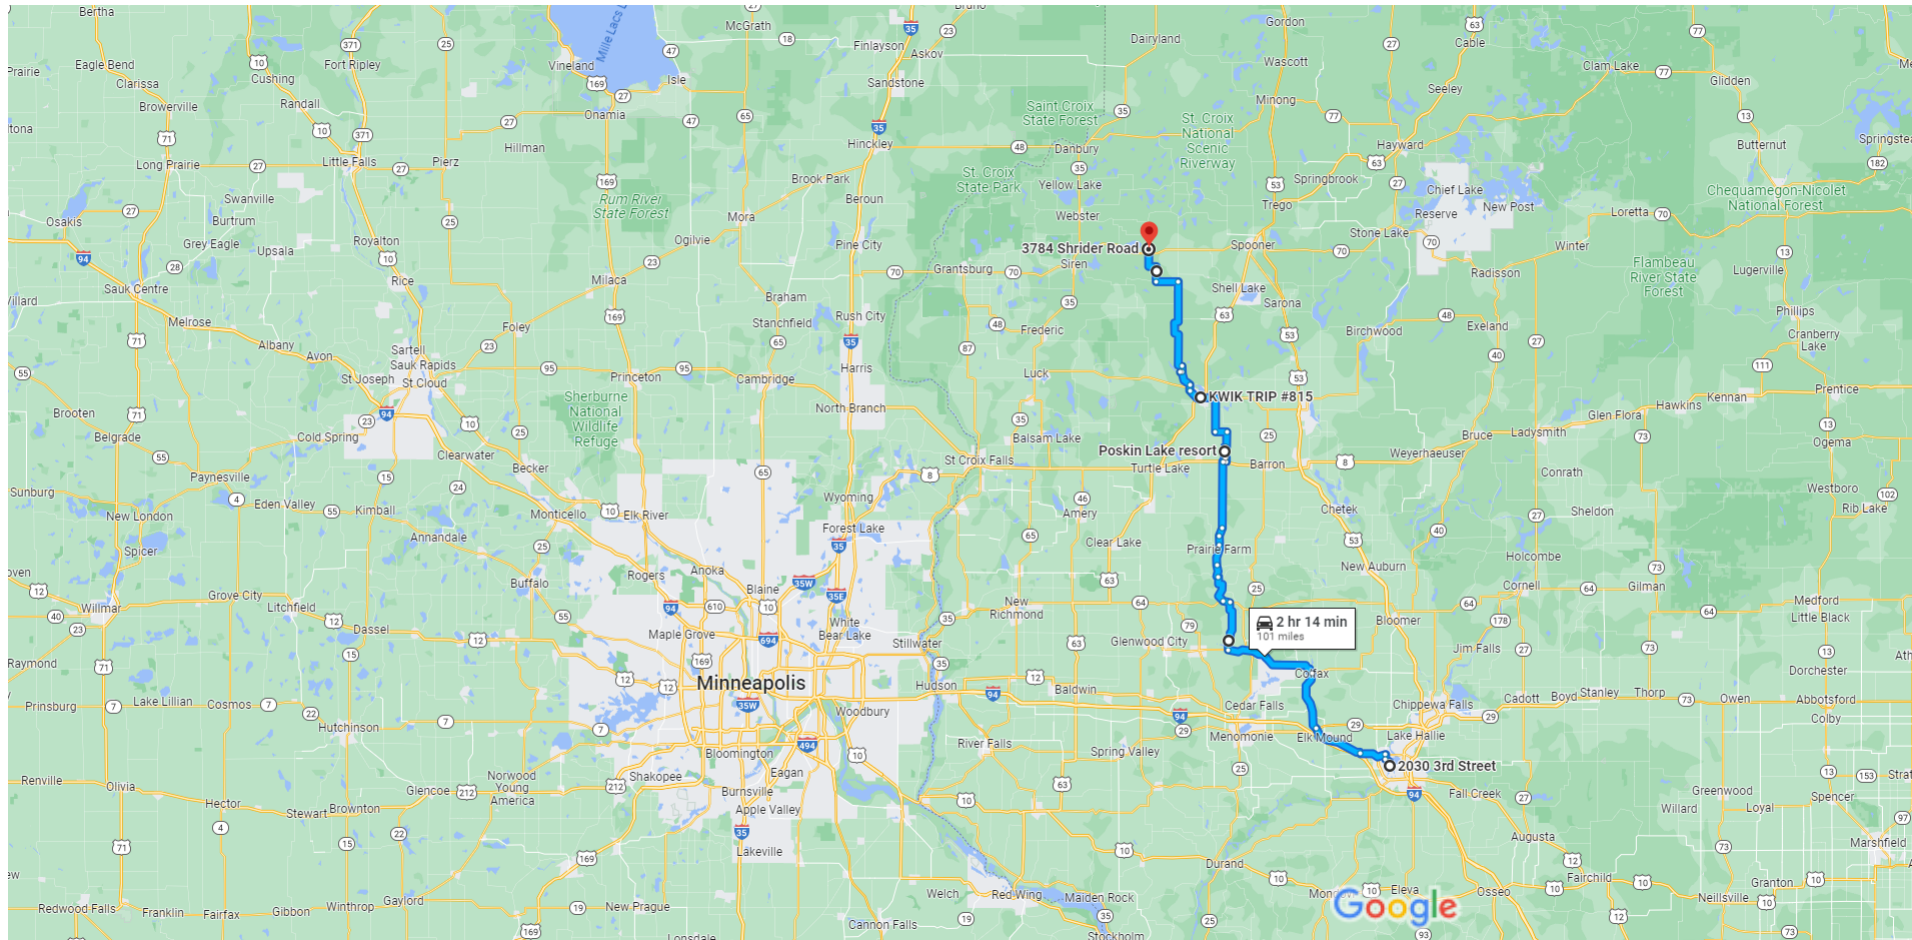

2030 3rd St, Eau Claire, WI 54703 to 3784 Shrider Rd, Shell Lake, WI 54871

Drive 101 miles, 2 hr 14 min

Map data ©2023 Google 10 mi

2030 3rd St
Eau Claire, WI 54703

Take Truax Blvd and Jeffers Rd to WI-312 W/N Crossing

4 min (1.8 mi)

- ↑ 1. Head north on 3rd St toward Maple St

0.6 mi

-  2. Turn left onto Truax Blvd

 0.6 mi
-  3. Turn right onto Jeffers Rd

 0.6 mi

Take WI-40 N and State Rte 170 Trunk W to County Rd F in Hay River

-
- 41 min (32.0 mi)
-  4. Turn left onto WI-312 W/N Crossing
 [Continue to follow WI-312 W](#)

 3.7 mi
 -  5. Turn right onto US-12 W

 7.4 mi
 -  6. Continue onto WI-40 N

 8.2 mi
 -  7. Turn left onto State Rte 170 Trunk W

 12.7 mi
 -  8. Turn right onto County Rd F

 9 min (6.8 mi)
 -  9. Turn left onto WI-64 W

 1 min (0.9 mi)

Continue on County Rd F. Take 9th St to US-8 E in Clinton

-
- 25 min (20.1 mi)
-  10. Turn right onto County Rd F